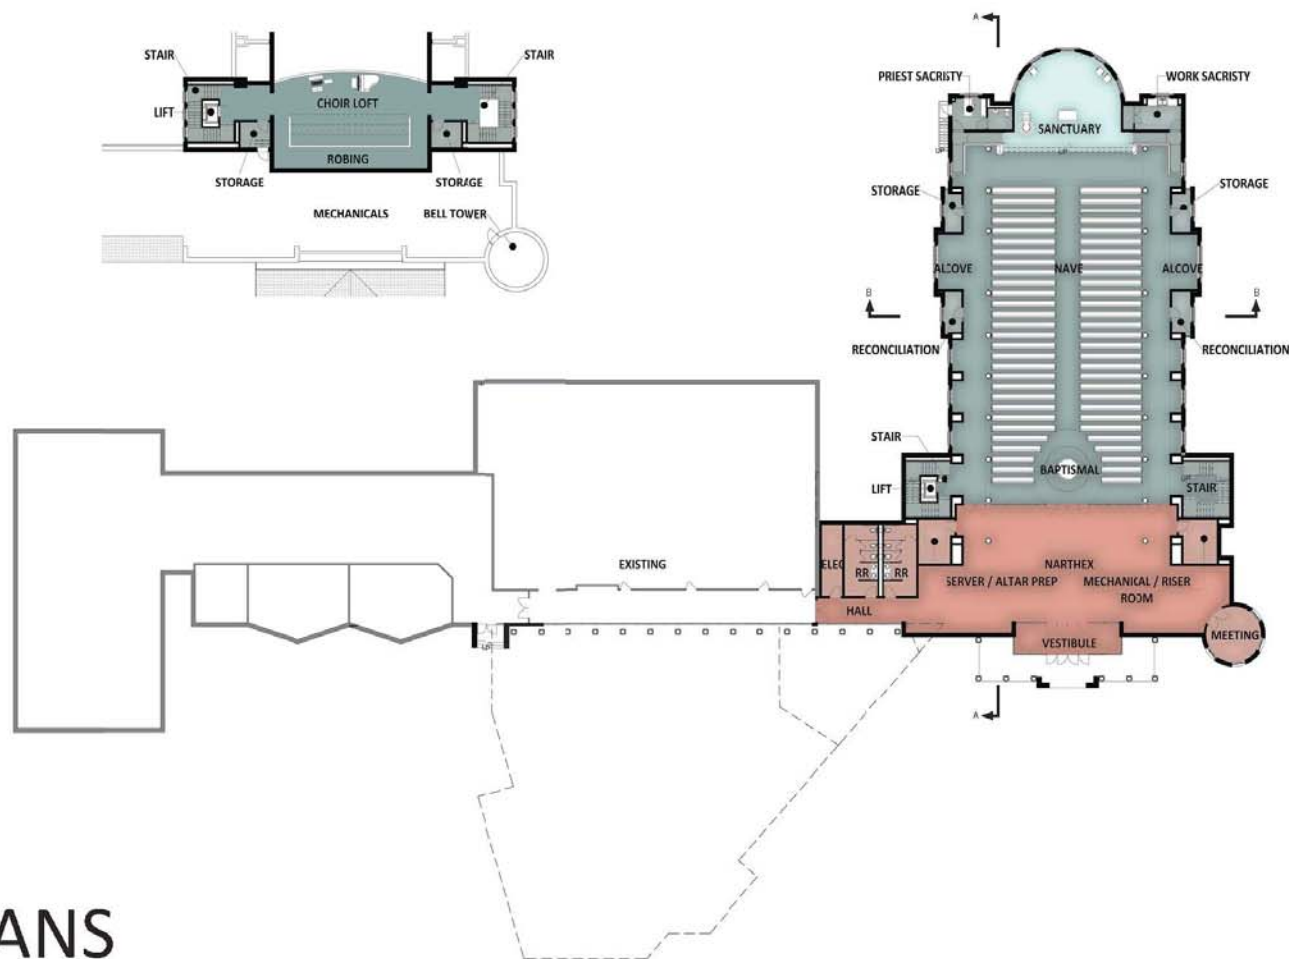

OUR LADY OF GOOD HOPE CATHOLIC CHURCH

FLOOR PLANS

SCALE: 1/16" = 1'-0"